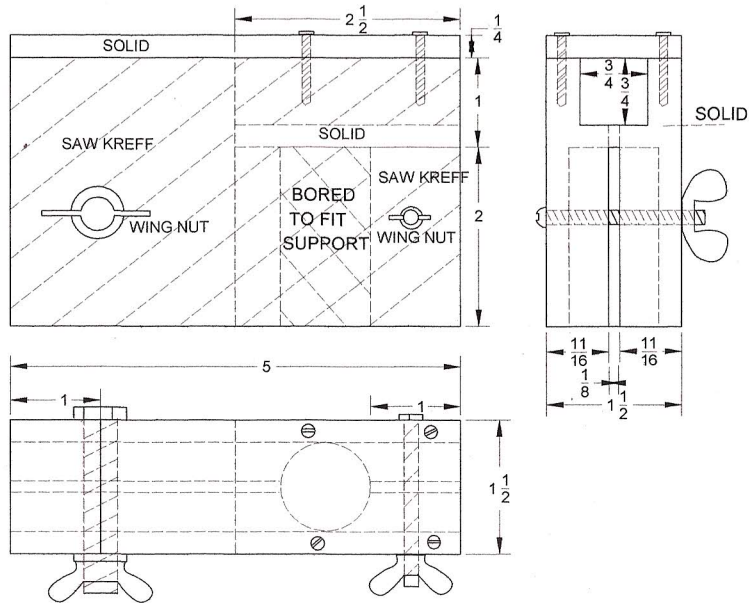

### CAPTIVE SYSTEM FOR 10" LATHE

LASER OF YOUR CHOICE

3/4" SQUARE ALUMINUM TUBE

HARDWOOD

3/4"  
P  
I  
P  
E