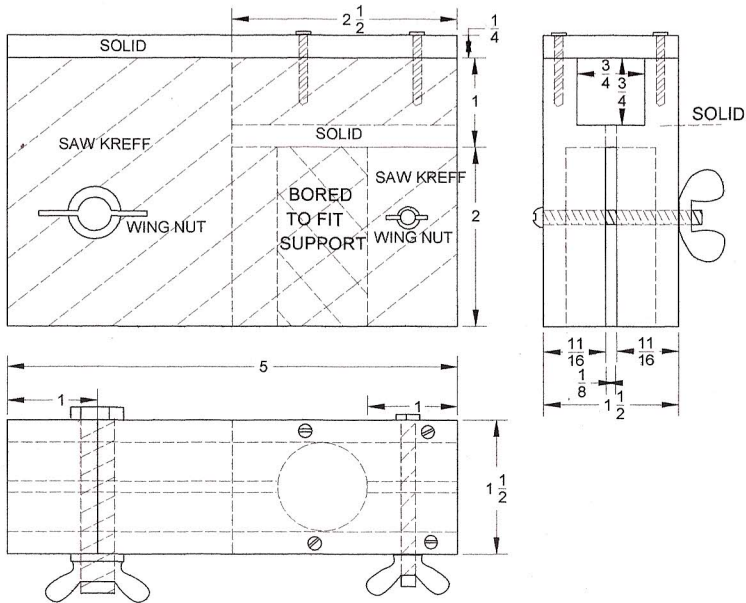

CAPTIVE SYSTEM FOR 10" LATHE

LASER OF YOUR CHOICE

3/4" SQUARE ALUMINUM TUBE

HARDWOOD

3/4"
P
I
P
E