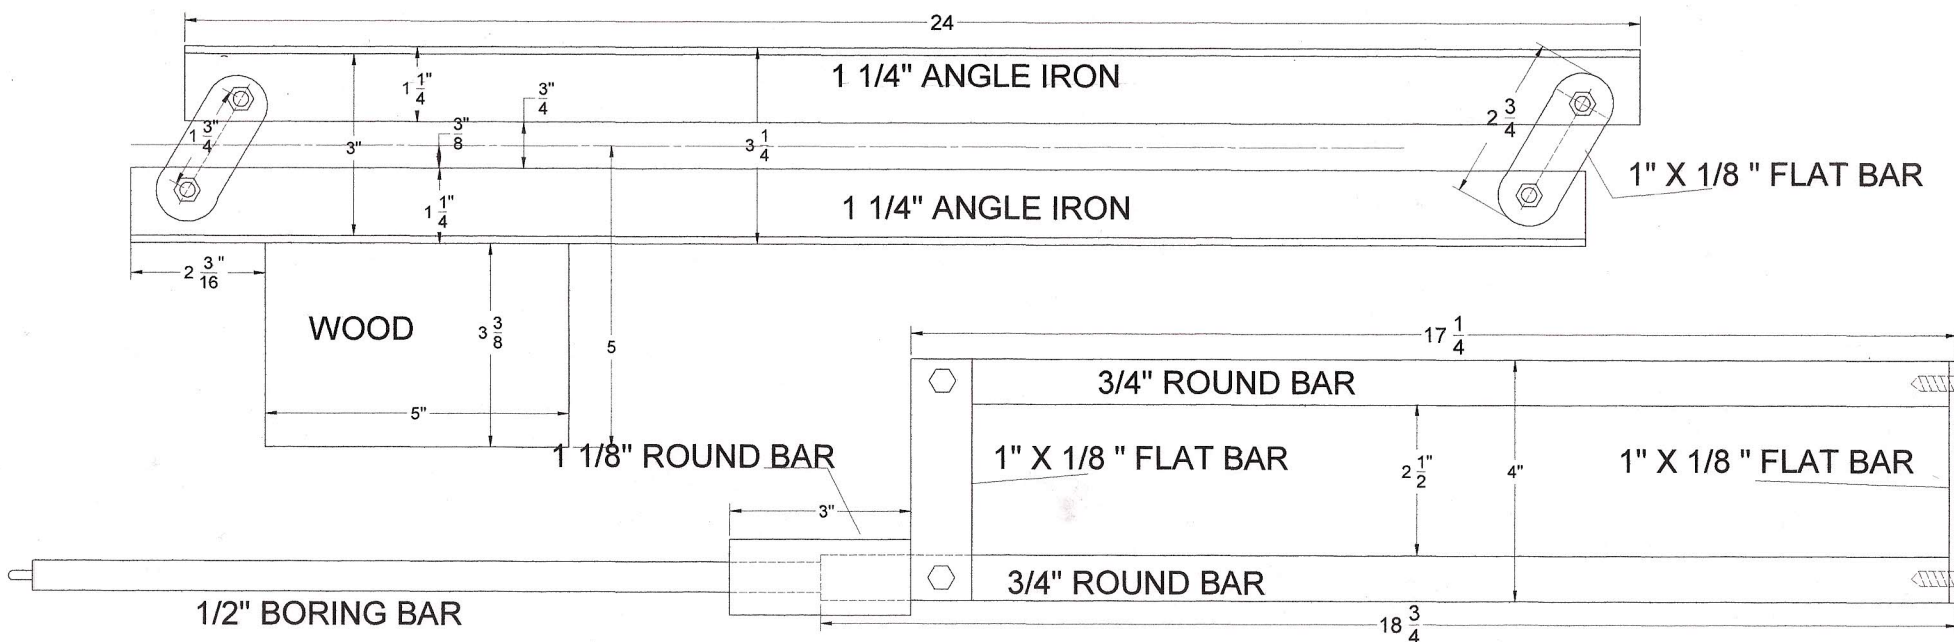

CAPTIVE SYSTEM FOR 10" LATHE

LASER OF YOUR CHOICE

3/4" SQUARE ALUMINUM TUBE

HARDWOOD

3/4"
P
I
P
E