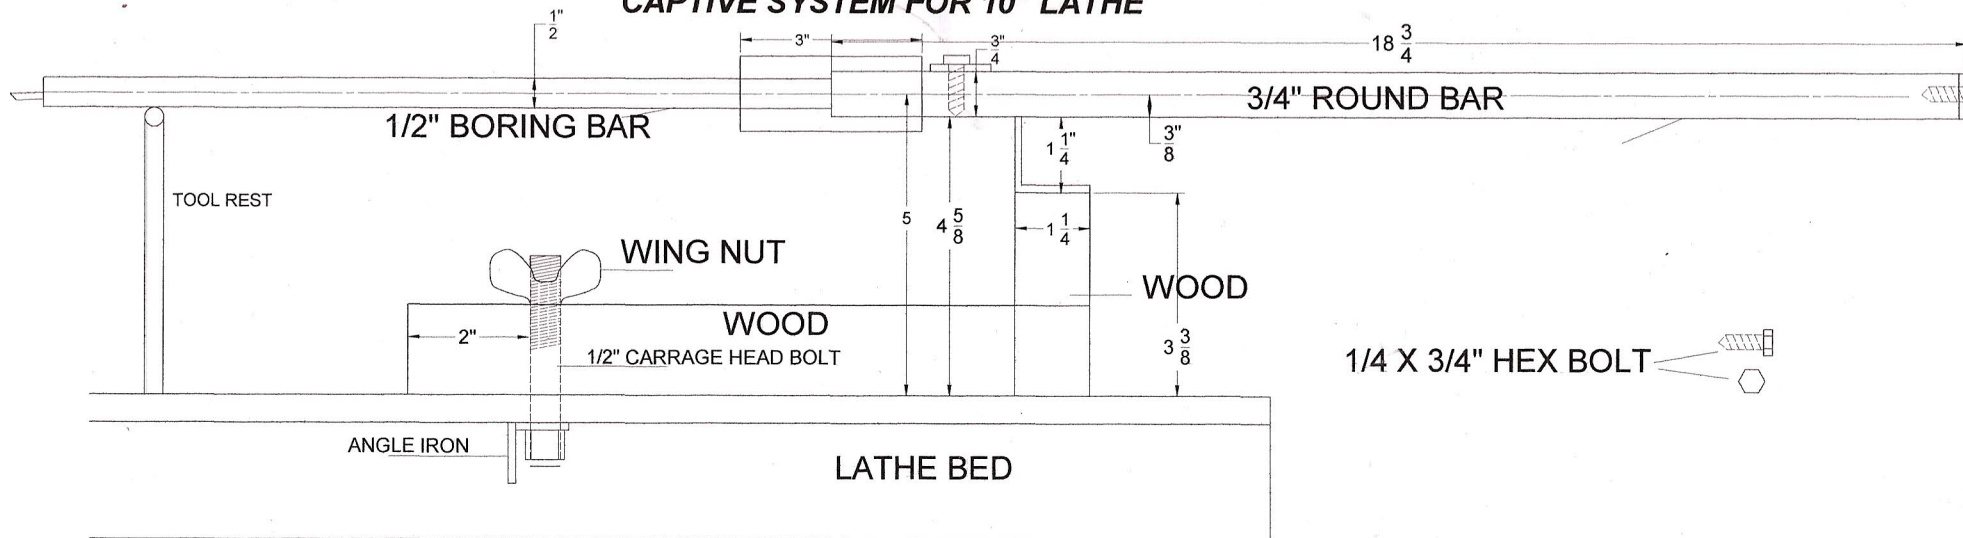

CAPTIVE SYSTEM FOR 10" LATHE

LASER OF YOUR CHOICE

3/4" SQUARE ALUMINUM TUBE

HARDWOOD

3/4"
P
I
P
E