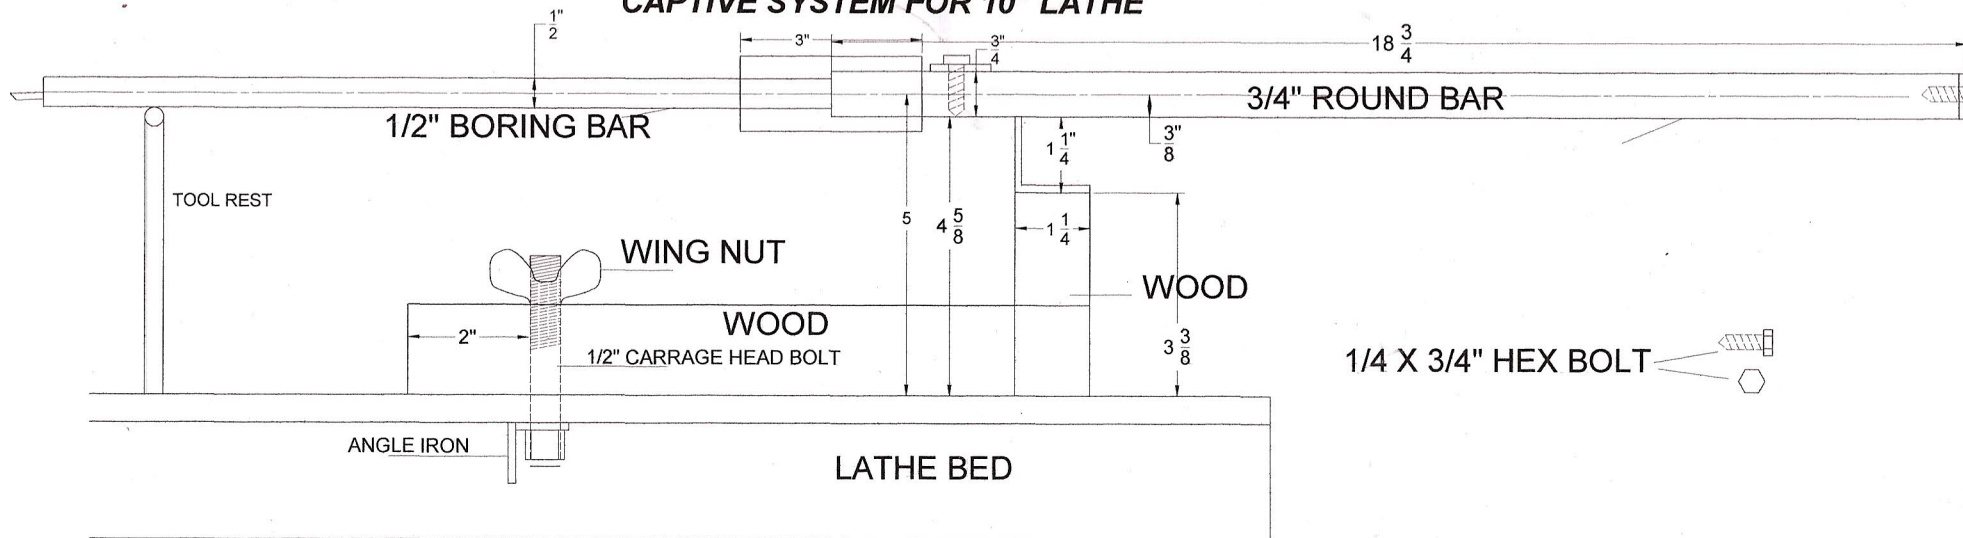

### CAPTIVE SYSTEM FOR 10" LATHE

LASER OF YOUR CHOICE

3/4" SQUARE ALUMINUM TUBE

HARDWOOD

3/4"  
P  
I  
P  
E