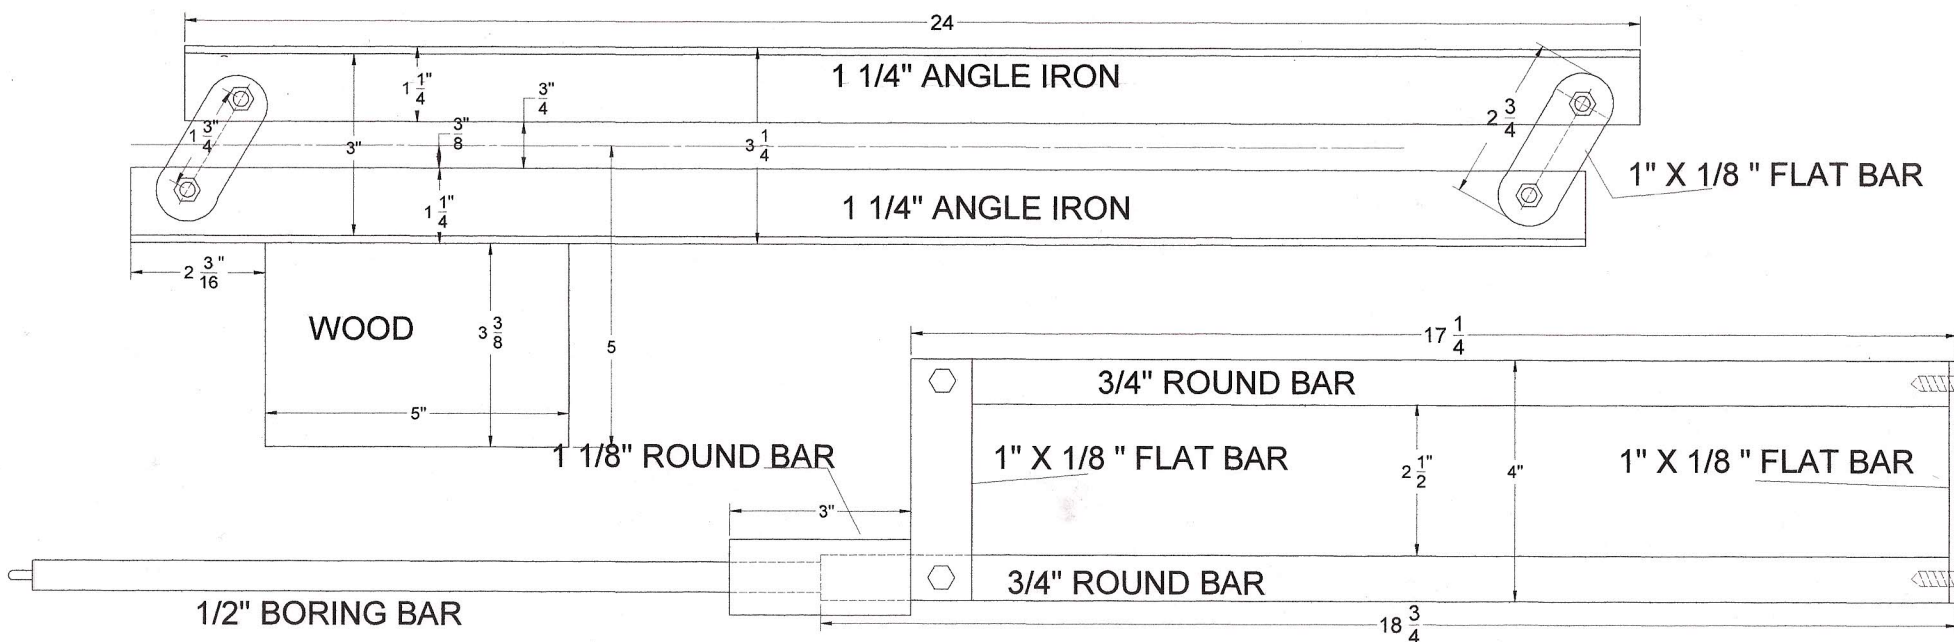

### CAPTIVE SYSTEM FOR 10" LATHE

LASER OF YOUR CHOICE

3/4" SQUARE ALUMINUM TUBE

HARDWOOD

3/4"  
P  
I  
P  
E